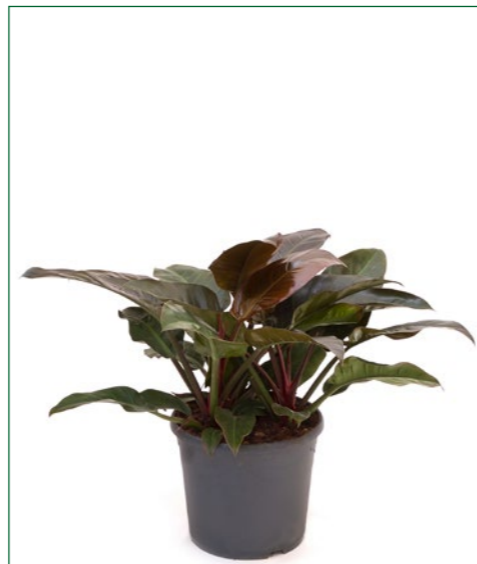

Artcode: 4FIRO3T11
Description: Ficus robusta
Variety: Tuft
Pot: 31
Height: 120

Artcode: 4PHIRBU22
Description: Philodendron imperial red
Variety: Bush
Pot: 35
Height: 80